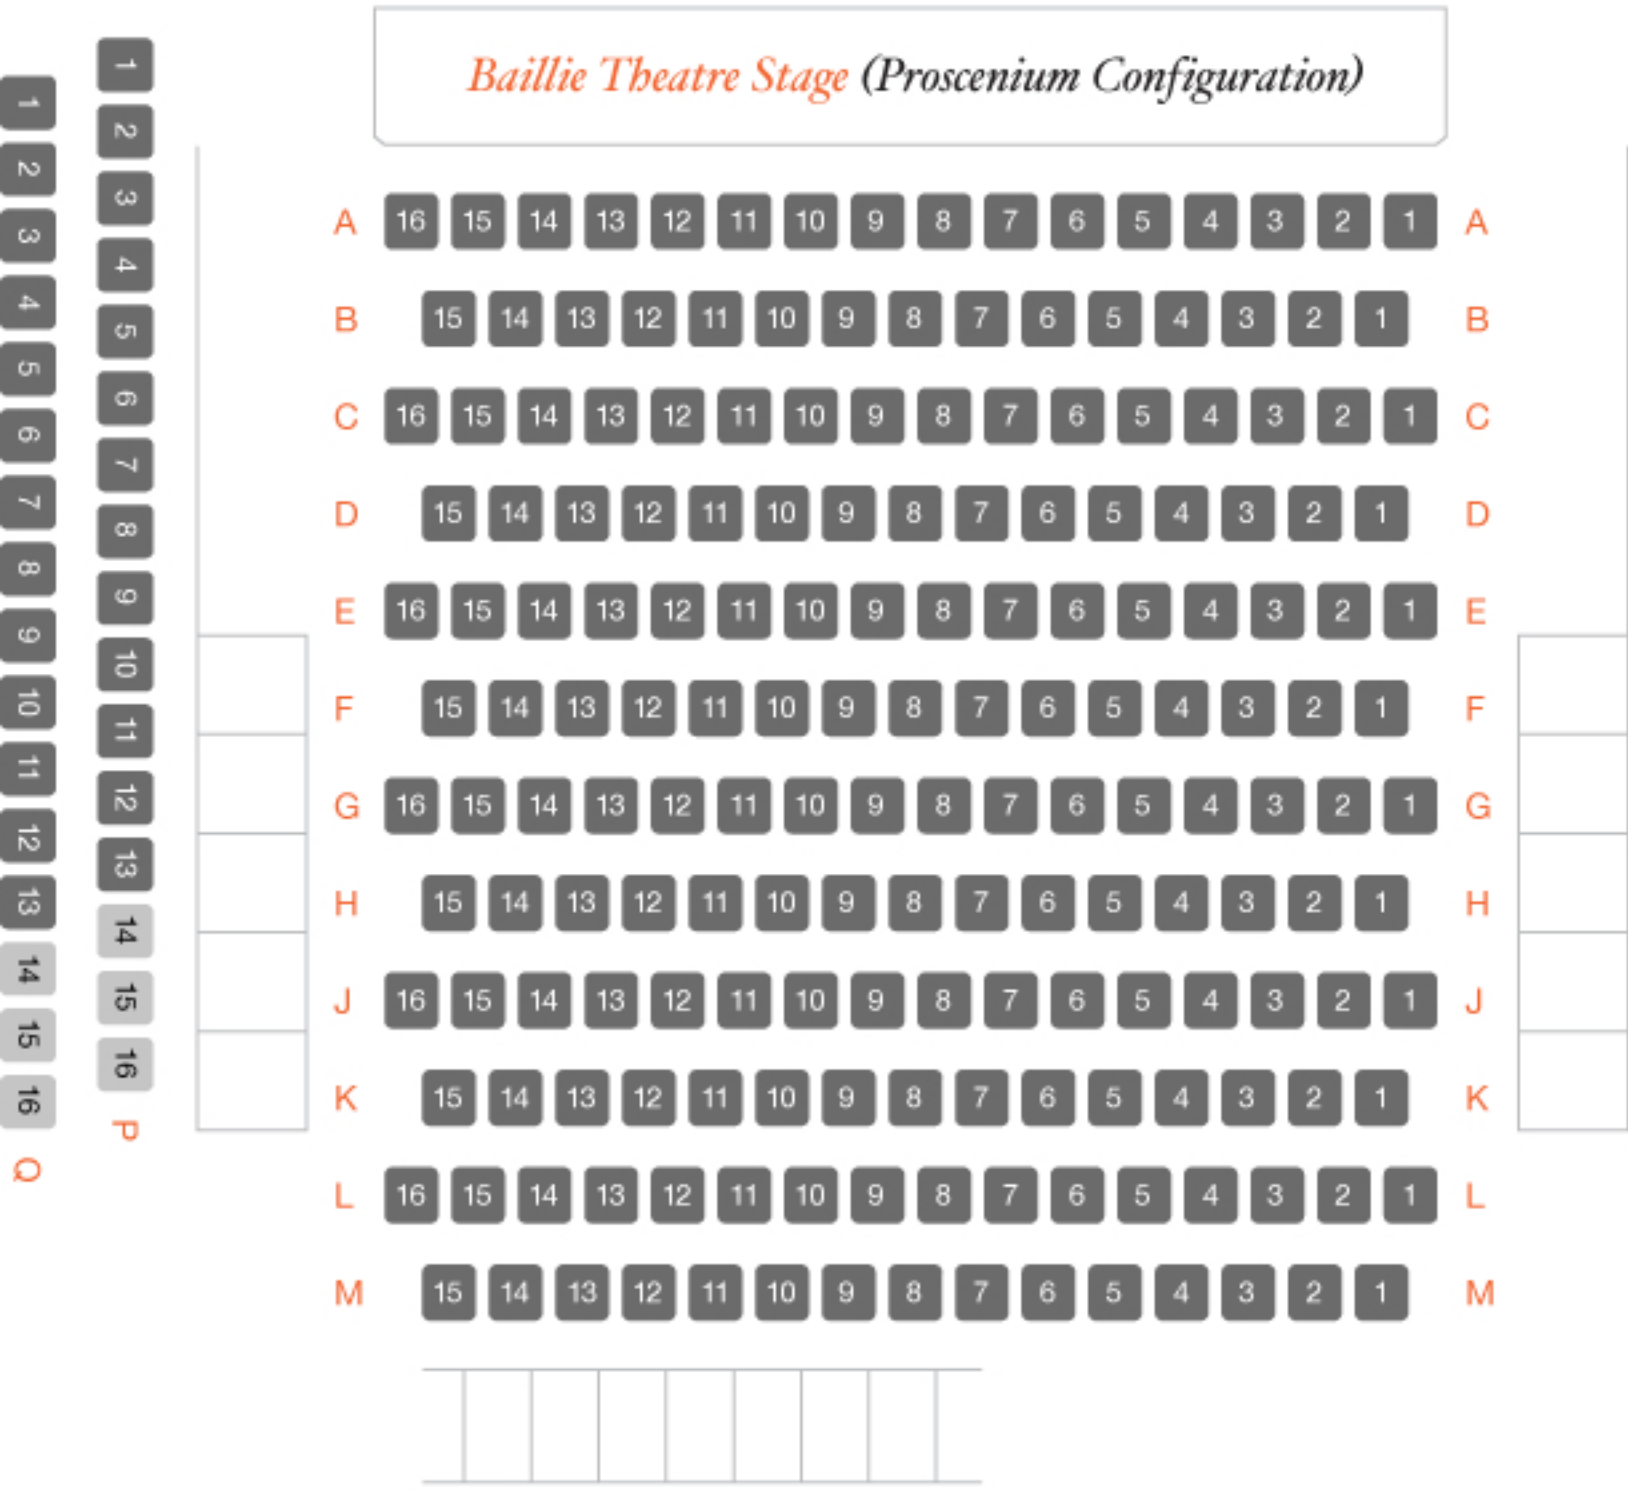

Baillie Theatre Stage (Proscenium Configuration)

Baillie Theatre Stage (Balcony)